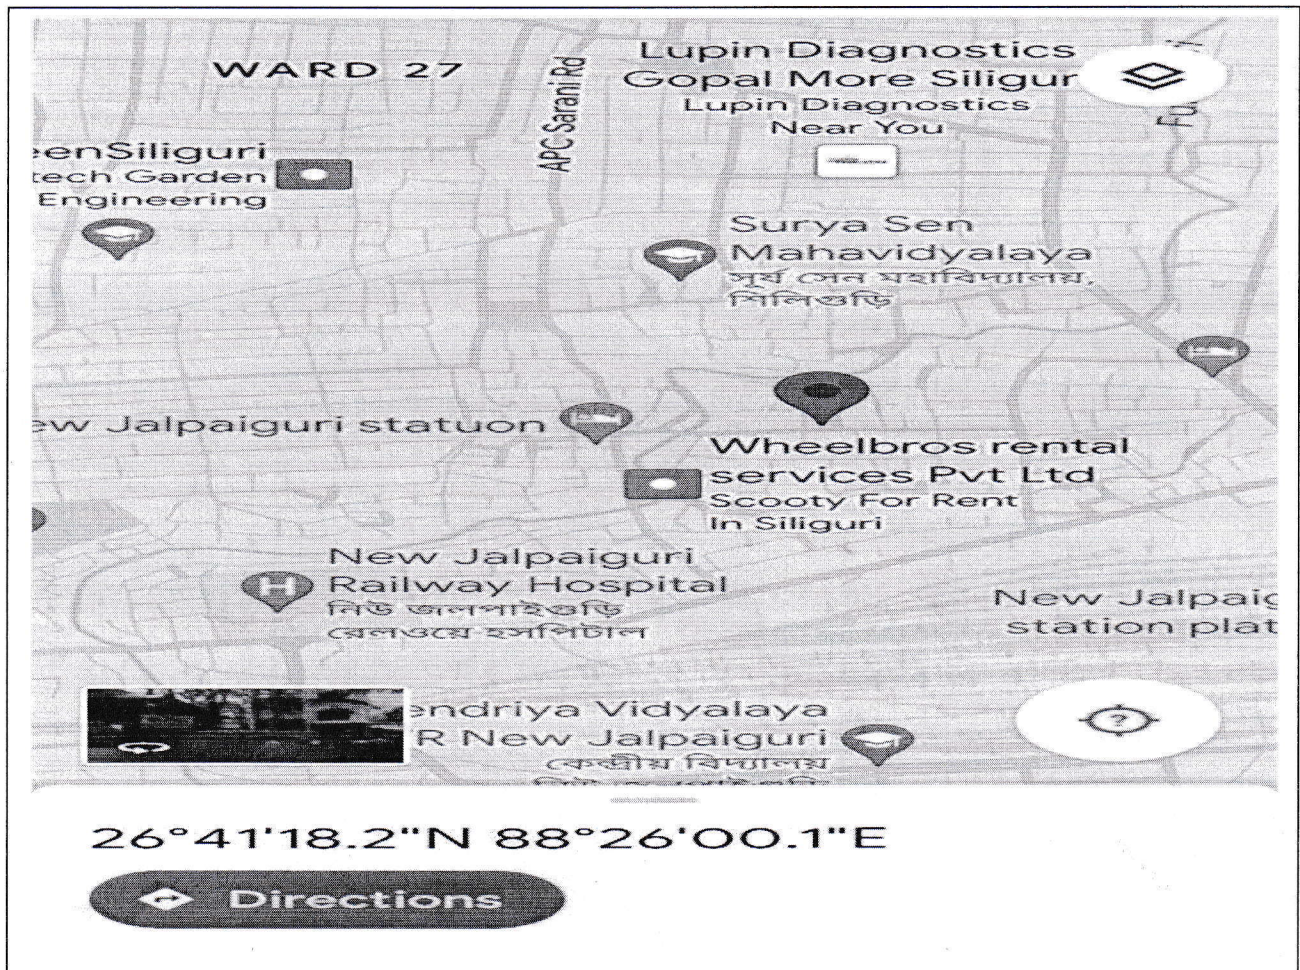

## BOUNDARY

North – Land & House of Chandan Saha

South – 24 feet wide Satsang Ashram Road

East – Land & House of Srikrishna Sahani

West- Land & House of Dipak Das

For NEW WORLD CONSTRUCTION

Comit & Chavally